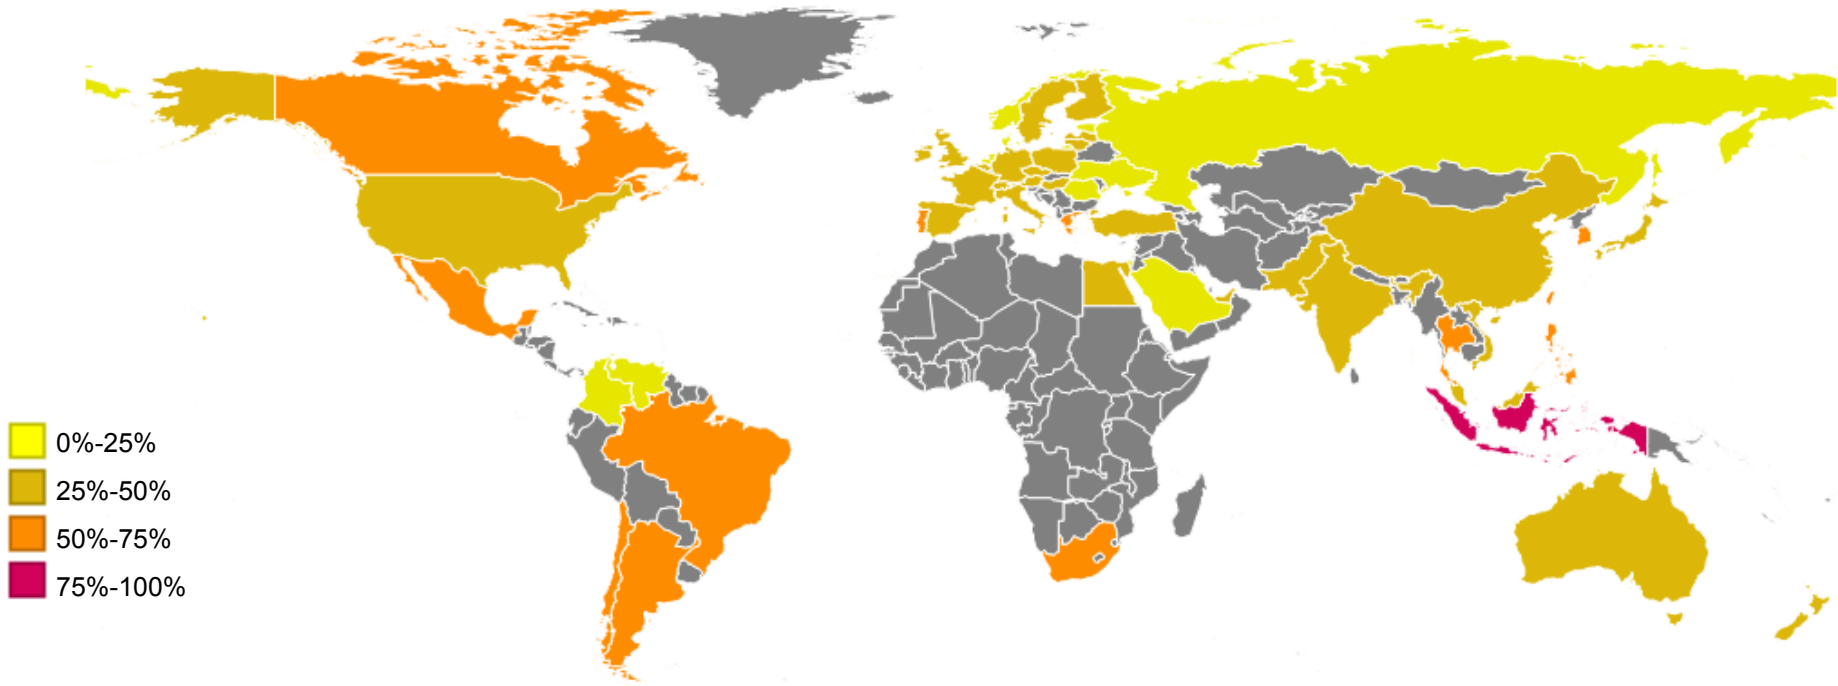

Q26. How concerned are you about the following environmental issues?

Climate change / global warming

Source: Nielsen Global Omni Online Survey - Oct 2009-Oct 2007

Q26. How concerned are you about the following environmental issues? - (R1) Climate change / global warming

Net (%) very concerned about climate change/global warming

Source: Nielsen Global Omni Online Survey - Q3 2009

October 2007: How concerned are you about the following environmental issues? - (R1) Climate change / global warming

Country	Country Code	2 dig
Australia	1	AU
Austria	2	AT
Belgium	3	BE
Brazil	4	BR
Canada	5	CA
Chile	6	CL
China	7	CN
Denmark	8	DK
Finland	9	FI
France	10	FR
Germany	11	DE
Greece	12	GR
Hong Kong	13	HK
India	14	IN
Indonesia	15	ID
Ireland	16	IE
Italy	17	IT
Japan	18	JP
South Korea	19	KO
Malaysia	20	MY
Mexico	21	MX
Netherlands	22	NL
New Zealand	23	NZ
Norway	24	NO
Philippines	25	PH
Poland	26	PL
Portugal	27	PT
Russia	28	RU
Singapore	29	SG
South Africa	30	ZA
Spain	31	ES
Sweden	32	SE
Switzerland	33	CH
Taiwan	34	TW
Thailand	35	TH
Turkey	36	TR
UK	37	GB
US	38	US
Czech Republic	39	CZ
Hungary	40	HU
UAE	41	AE
Argentina	42	AR
Vietnam	43	VN
Estonia	44	EE
Latvia	45	LV
Lithuania	46	LT
Romania	47	RO
Egypt	48	EG
Pakistan	49	PK
Columbia	50	CO
Israel	51	IL
Venezuela	52	VE
Saudi Arabia	53	SA