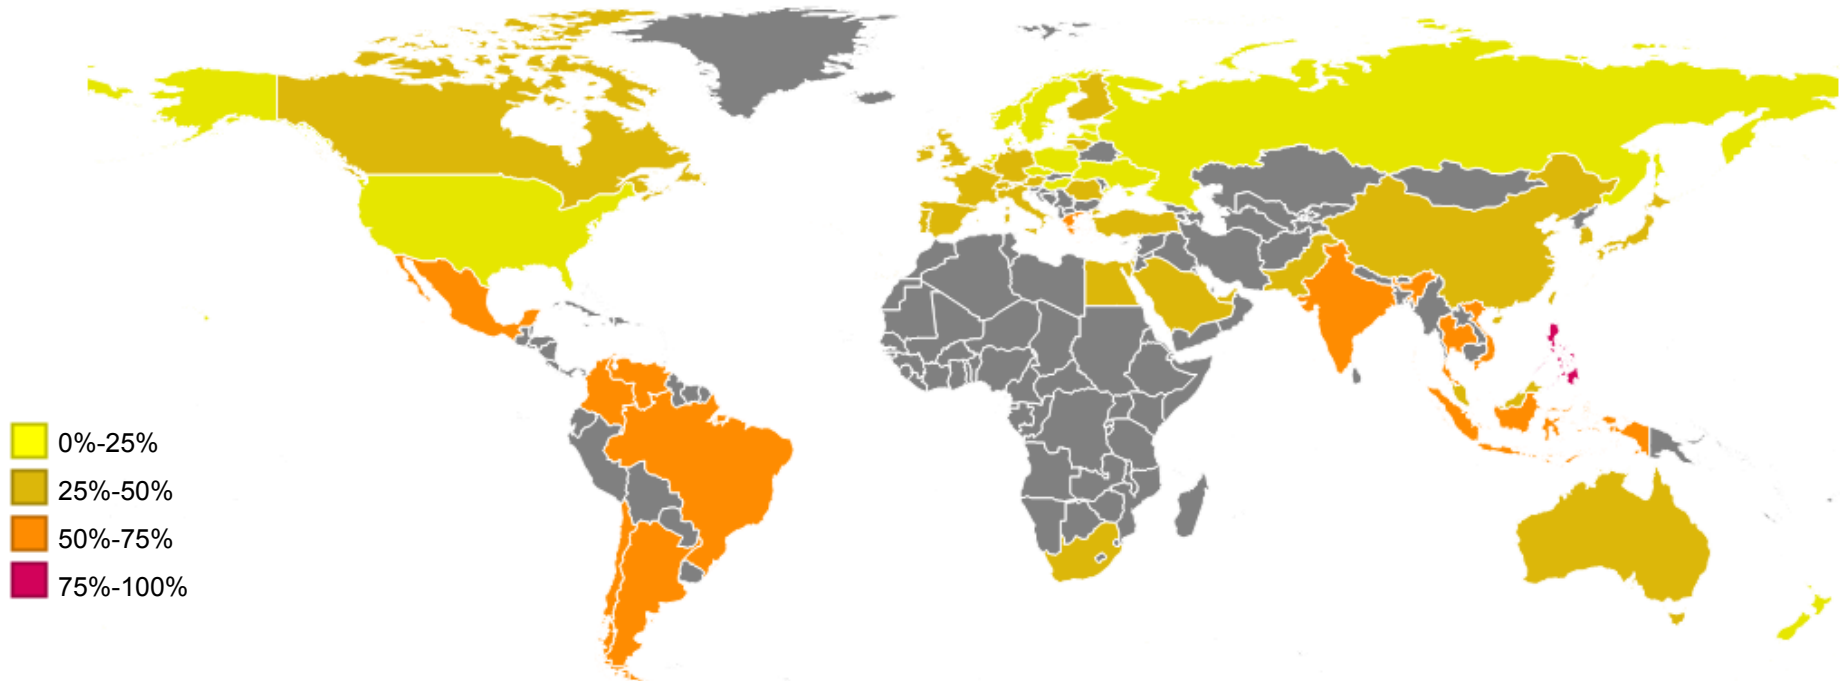

Q26. How concerned are you about the following environmental issues?

Climate change / global warming

Source: Nielsen Global Omni Online Survey - Oct 2009-Oct 2007

Q26. How concerned are you about the following environmental issues? - (R1) Climate change / global warming

Net (%) very concerned about climate change/global warming

Source: Nielsen Global Omni Online Survey - Q3 2009

October 2007: How concerned are you about the following environmental issues? - (R1) Climate change / global warming

Source: Nielsen Global Omni Online Survey – 2H 2007

October 2009: How concerned are you about the following environmental issues? - (R1) Climate change / global warming

Source: Nielsen Global Omni Online Survey - Q3 2009

Country	Country Code	2 dig
Australia	1	AU
Austria	2	AT
Belgium	3	BE
Brazil	4	BR
Canada	5	CA
Chile	6	CL
China	7	CN
Denmark	8	DK
Finland	9	FI
France	10	FR
Germany	11	DE
Greece	12	GR
Hong Kong	13	HK
India	14	IN
Indonesia	15	ID
Ireland	16	IE
Italy	17	IT
Japan	18	JP
South Korea	19	KO
Malaysia	20	MY
Mexico	21	MX
Netherlands	22	NL
New Zealand	23	NZ
Norway	24	NO
Philippines	25	PH
Poland	26	PL
Portugal	27	PT
Russia	28	RU
Singapore	29	SG
South Africa	30	ZA
Spain	31	ES
Sweden	32	SE
Switzerland	33	CH
Taiwan	34	TW
Thailand	35	TH
Turkey	36	TR
UK	37	GB
US	38	US
Czech Republic	39	CZ
Hungary	40	HU
UAE	41	AE
Argentina	42	AR
Vietnam	43	VN
Estonia	44	EE
Latvia	45	LV
Lithuania	46	LT
Romania	47	RO
Egypt	48	EG
Pakistan	49	PK
Columbia	50	CO
Israel	51	IL
Venezuela	52	VE
Saudi Arabia	53	SA