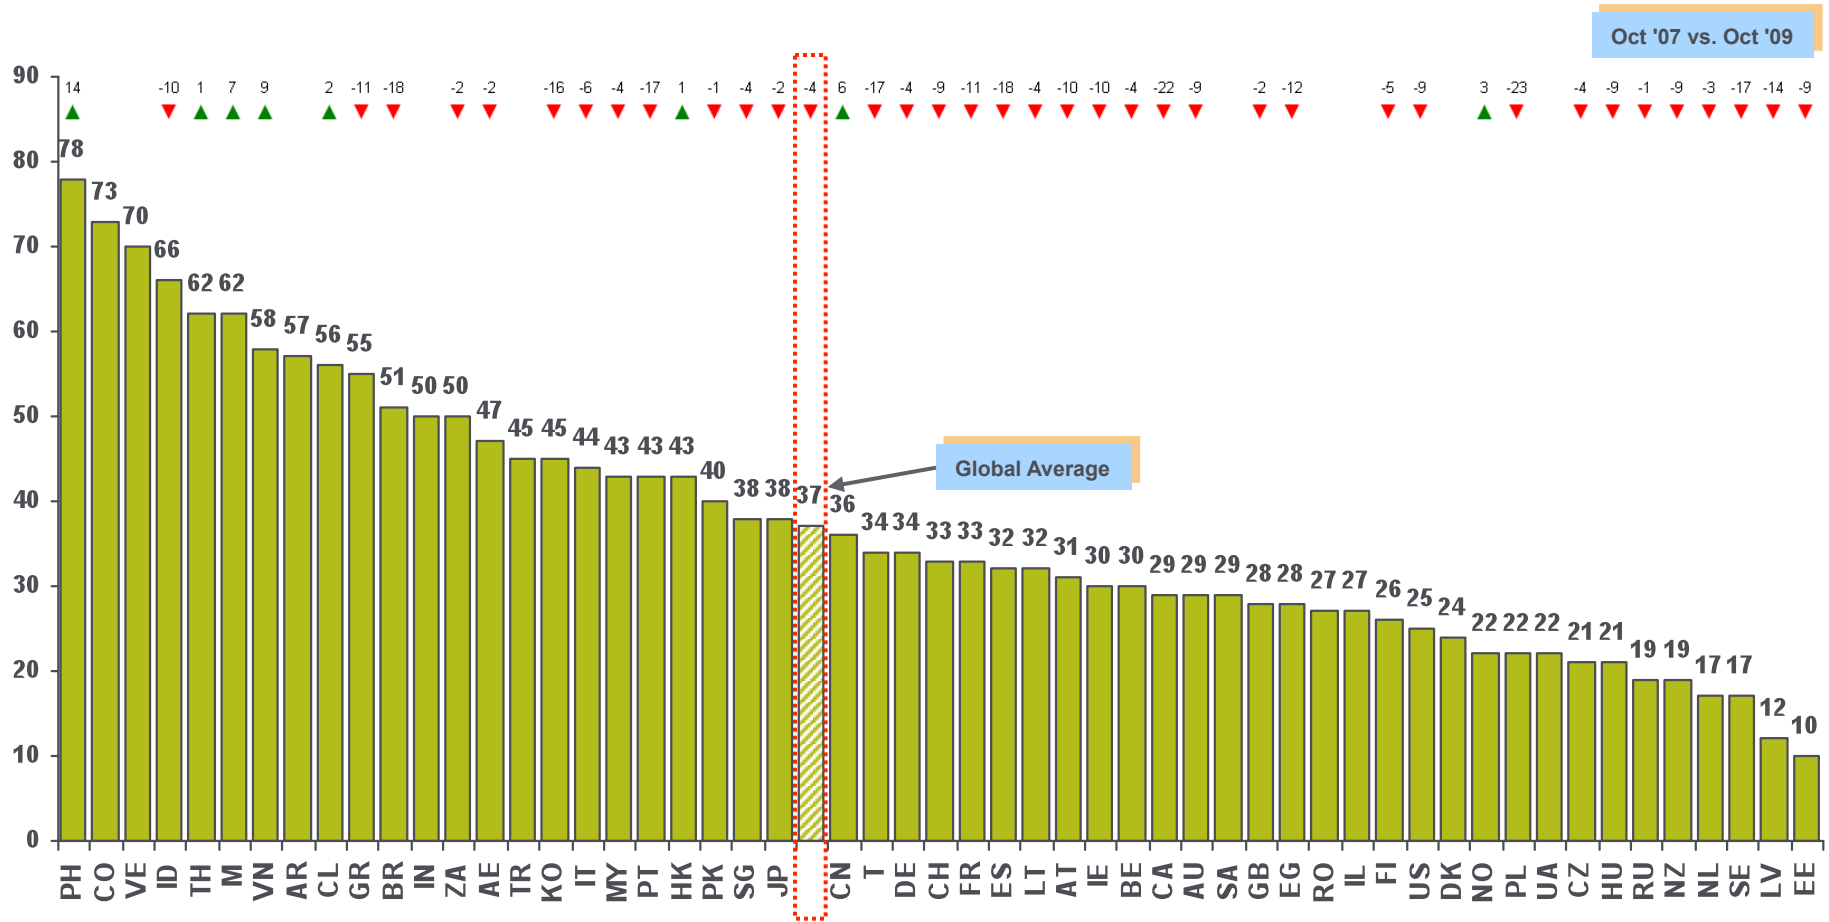

Q26. How concerned are you about the following environmental issues? - (R1) Climate change / global warming

Net (%) very concerned about climate change/global warming

Source: Nielsen Global Omni Online Survey - Q3 2009