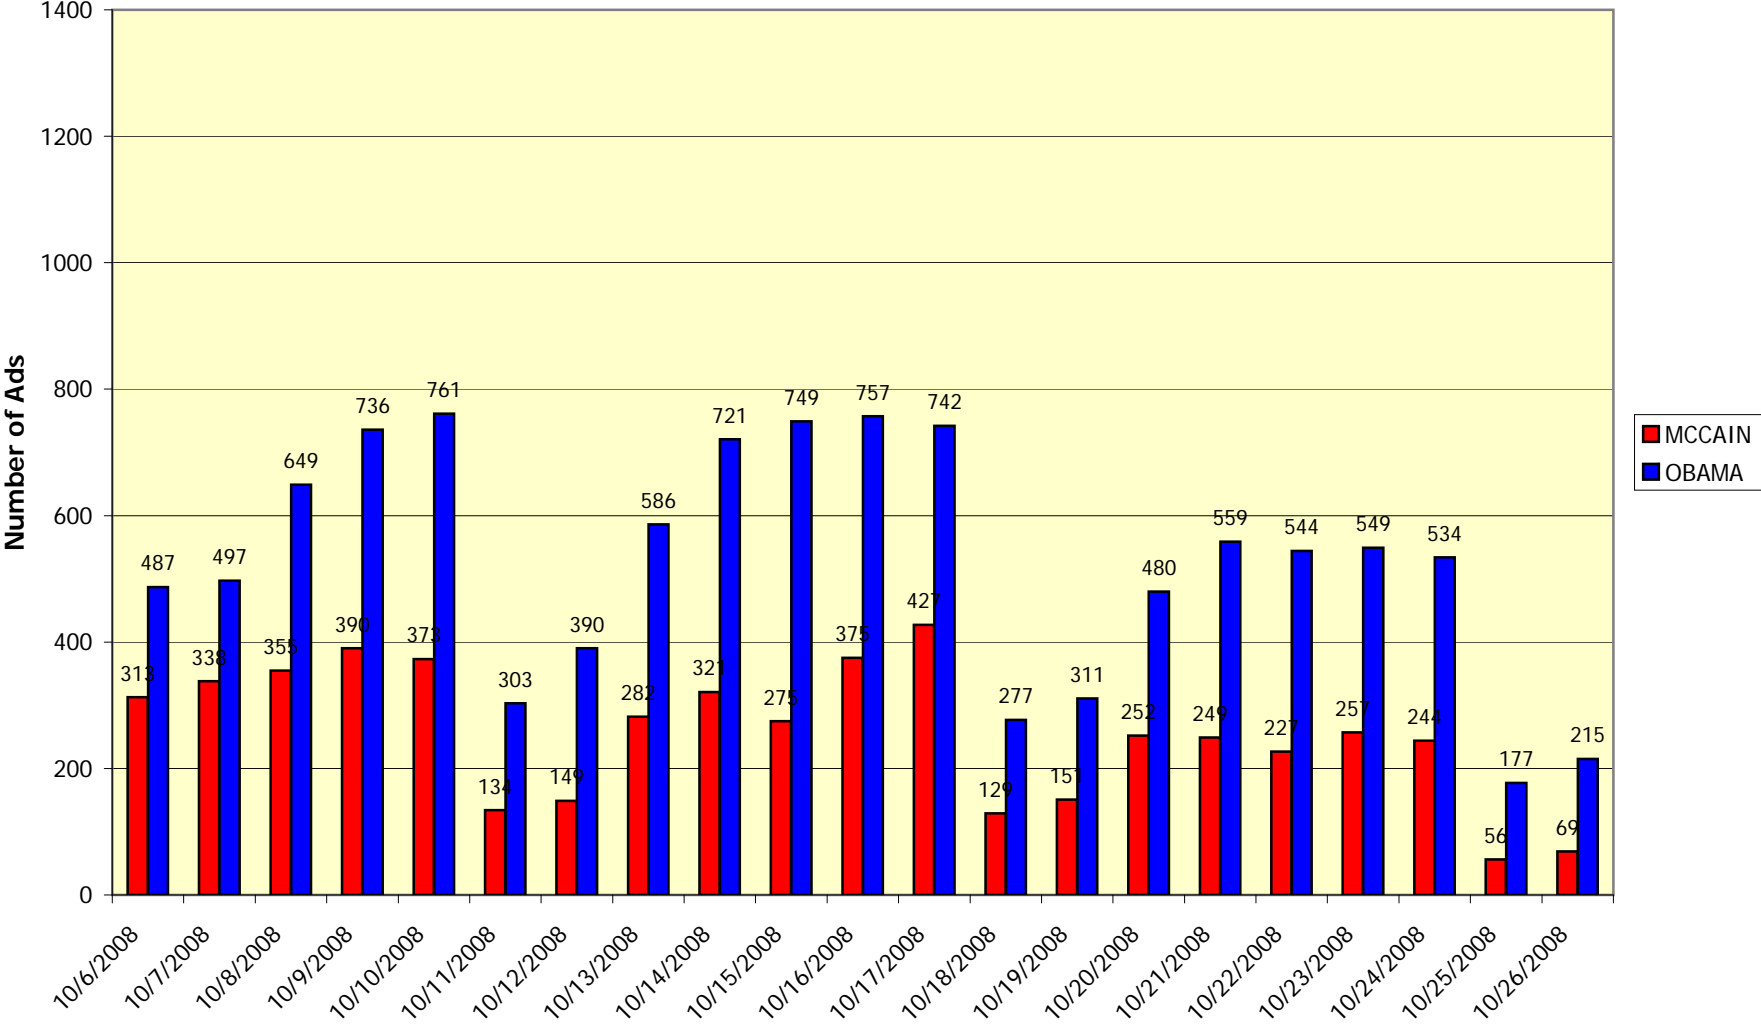

McCain/Obama TV Advertising - Pennsylvania

Based on the following markets: Philadelphia, Pittsburgh, Harrisburg-Lncstr-Leb-York, Johnstown-Altoona, Wilkes Barre-Scranton

Source: The Nielsen Company, Monitor-Plus